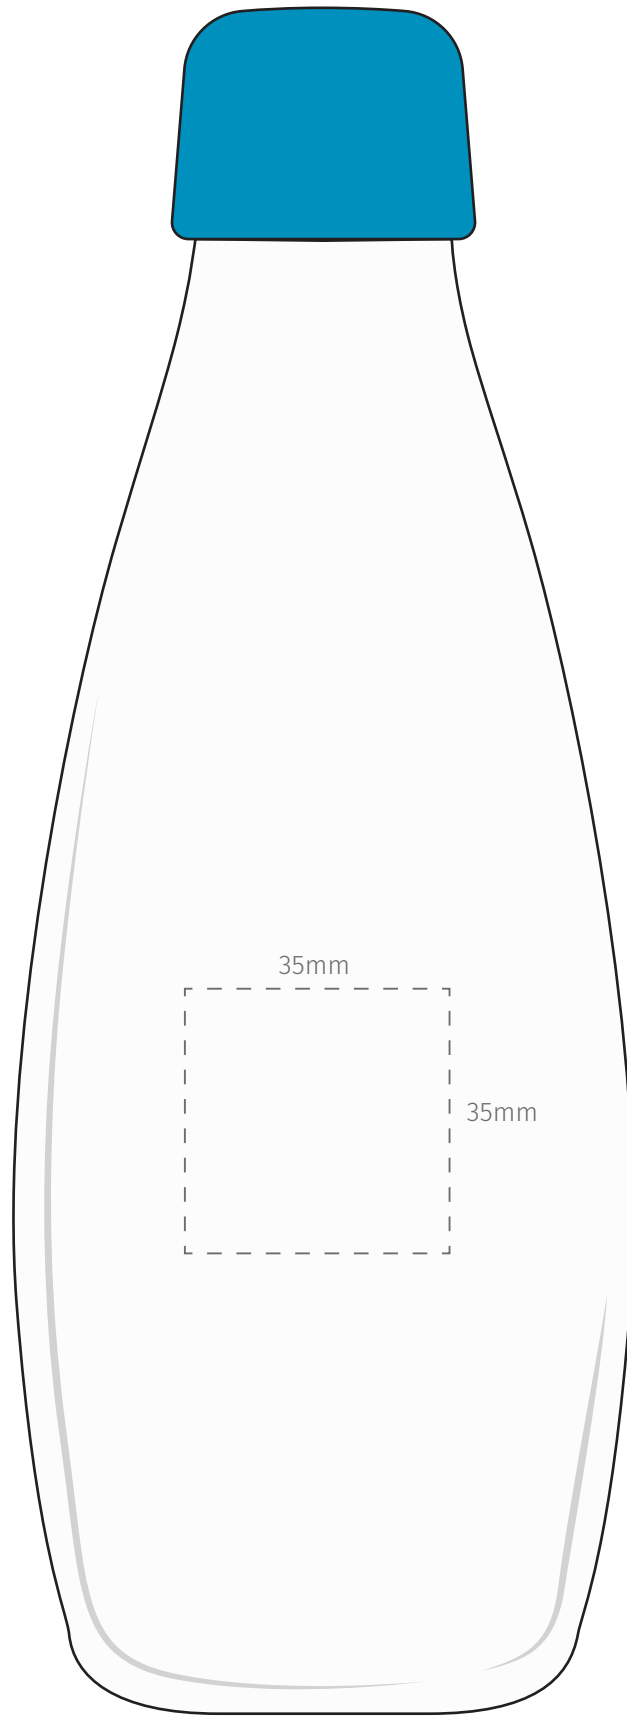

TEMPLATE:

■ RETAP BOTTLE - 800ML

Item shown at 100% actual size when viewed on A4 paper

BRANDING - Pad

Max branding area 35 x 35mm